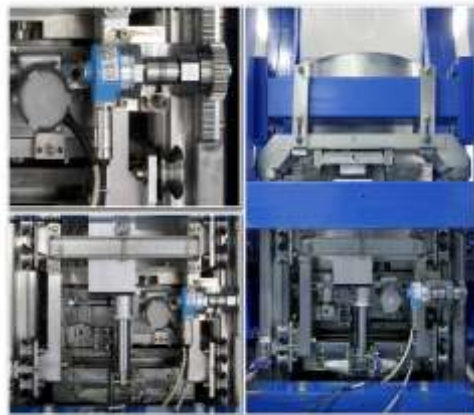

2012 Turnover : 27,5 M€

Certifications :

- ISO 9001 V2000
- DEA EDF
- CAEAR (CEA)
- CEFRI
- MASE
- UIC

ACTIVITIES

- Realization of capacities and units of distribution of fluids (according to European directive 9723 EC) in the classified installations
- Design, realization, assembly and tests of special machines for nuclear industry (machine process, Glove compartments, equipment of handling, tools of dismantling) black steel and stainless
- Maintenance of equipment of process in confined surroundings (Mechanical, piping, control and automatism)